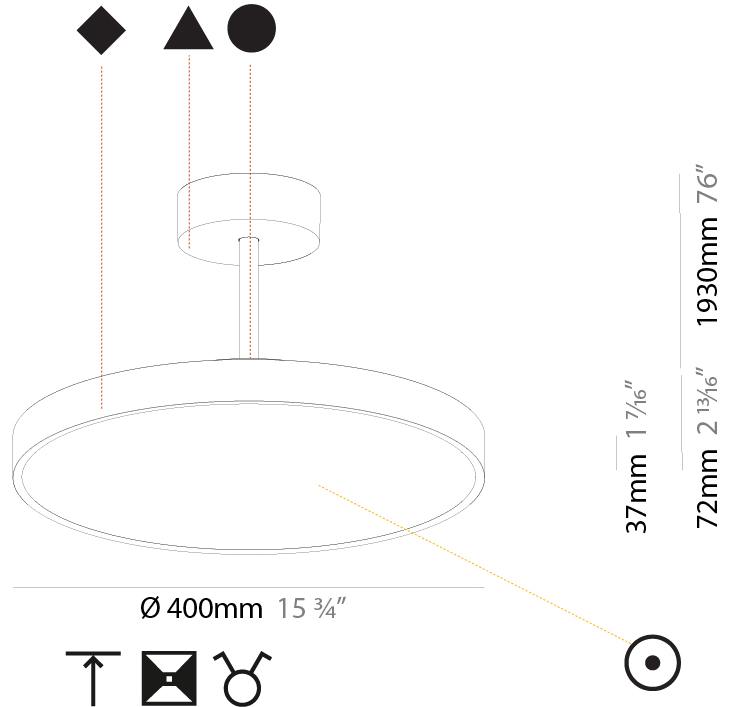

GENERAL

Series: Sign Diva Tube
Subseries: Sign Diva Tube
Brand: Prolicht
Division: Architectural
Mounting Type: Suspension
Mounting Location: Ceiling
Subcategory: Pendant

PHYSICAL

Shape: Round
Diameter (mm): 400
Diameter (in): 15 3/4
Height (mm): 72
Height (in): 2 13/16
Max. Overall Height (mm): 2002
Max. Overall Height (in): 78 13/16
Light Distribution: Direct / Indirect
Weight (kg): 3.314
Weight (lbs): 7.306
Diffuser: PMMA - Opal / Micro-Prism / Sparkling Secret / Vintage Industrial
Fixture Finish: SSR / BKV / CWI / CRY / HAB / UFT / ITA / RUA / FTG / MYG / LOD / PUS / FRO / FUP / KIA / POP / BLS / SPG / MEY / GOH / GUM / CHC / COM / ABZ / JAG / OBR / MOS / ROR
Fixture Material: Extruded Aluminum / Steel

ELECTRICAL

Lamp Type: LED (Zhaga Standard)
Input Wattage (W): 30
Total Output Wattage (W): 27.8
Dimming: Tri-Mode (Non-Dimming and Phase Dimming (120Vac only) and 0-10V Dimming)
Driver Included: Yes
Driver Location: Integrated
Driver Type: Constant Current - Universal
Driver Class: Class 2
Input Voltage (V): 120 - 277
Constant Current (MA): 500 / 350

LED

Color Temperature (*K): 3000 / 3500 / 4000
Max. Delivered Lumen (lm): 3049 / 3019 / 3055 / 3117
Nominal Lumen (lm): 4182 / 4142 / 4189 / 4275
CRI: >90 CRI
Lamp Life (hrs): 50000

OPTICAL

RATINGS AND CERTIFICATIONS

Certified By: Certified for North American Standards
IP rating: IP20