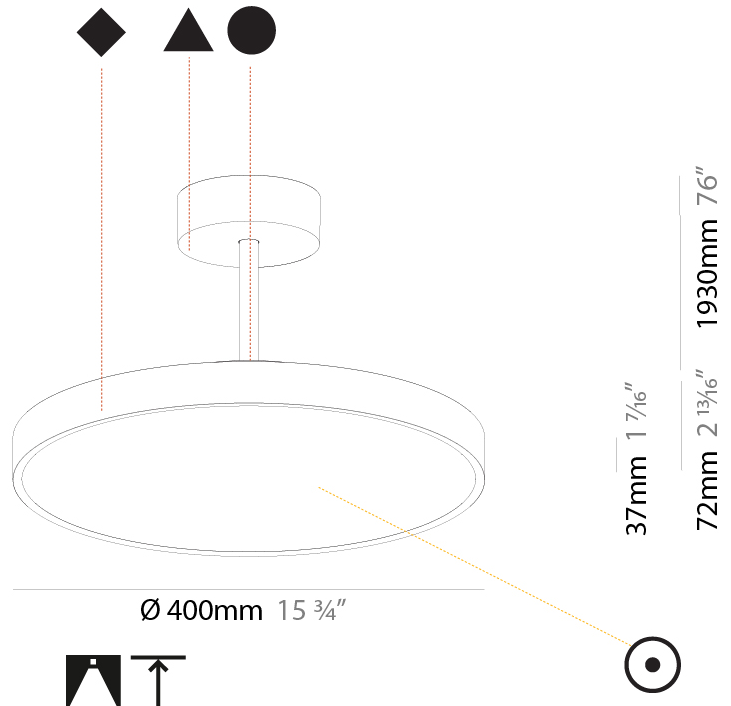

GENERAL

Series: Sign Diva Tube
Subseries: Sign Diva Tube
Brand: Prolicht
Division: Architectural
Mounting Type: Suspension
Mounting Location: Ceiling
Subcategory: Pendant

PHYSICAL

Shape: Round
Diameter (mm): 400
Diameter (in): 15 3/4
Height (mm): 72
Height (in): 2 13/16
Max. Overall Height (mm): 2002
Max. Overall Height (in): 78 13/16
Light Distribution: Direct
Weight (kg): 2.888
Weight (lbs): 6.366
Diffuser: PMMA - Opal / Micro-Prism / Sparkling Secret / Vintage Industrial
Fixture Finish: SSR / BKV / CWI / CRY / HAB / UFT / ITA / RUA / FTG / MYG / LOD / PUS / FRO / FUP / KIA / POP / BLS / SPG / MEY / GOH / GUM / CHC / COM / ABZ / JAG / OBR / MOS / ROR
Fixture Material: Extruded Aluminum / Steel

ELECTRICAL

Lamp Type: LED (Zhaga Standard)
Input Wattage (W): 17
Total Output Wattage (W): 16
Dimming: Tri-Mode (Non-Dimming and Phase Dimming (120Vac only) and 0-10V Dimming)
Driver Included: Yes
Driver Location: Integrated
Driver Type: Constant Current - Universal
Driver Class: Class 2
Input Voltage (V): 120 - 277
Constant Current (MA): 500

LED

Color Temperature (*K): 2700 / 3000 / 3500 / 4000
Max. Delivered Lumen (lm): 1807 / 1943 / 1951 / 1991
Nominal Lumen (lm): 2250 / 2450 / 2430 / 2480
CRI: >90 CRI
Lamp Life (hrs): 50000

OPTICAL

RATINGS AND CERTIFICATIONS

Certified By: Certified for North American Standards
IP rating: IP20

A