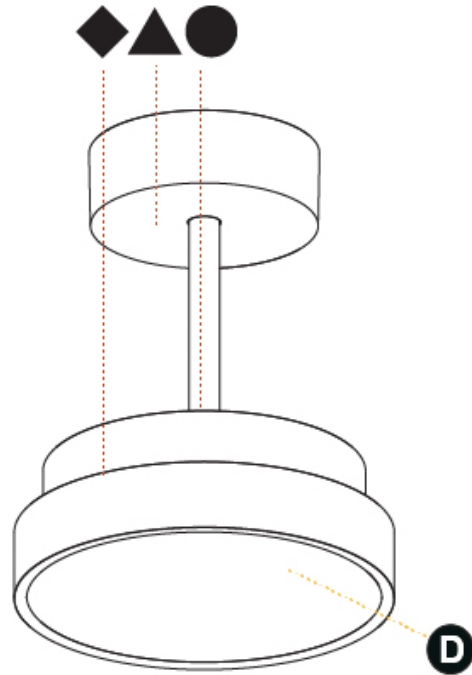

SIGN DIVA TUBE KORONA SUSPENSION

A300024-

PROJECT	_____
TYPE	_____
SPECIFIER	_____
QUANTITY	_____
DATE	_____